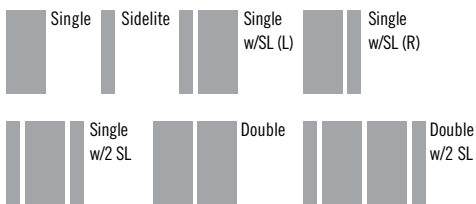

SIGNAMARK®

PRE-PAINTED PROGRAM

Tiburon™ 429 Door & 160 Sidelites
in Smooth Style Painted Naval.

SIGNAMARK INTRODUCES PRE-PAINTED PROGRAM

Add color to your home without the hassel. Pick your exterior door and select from 12 paint options.

1

CONFIGURATION

2

DOOR TEXTURE

3

PAINT COLOR

Pure White	Antique White	Hopsack	Chelsea Gray
Poinsettia	Rookwood Dark Red	Forestwood	Rookwood Shutter Green
Naval	Chateau Brown	Black Bean	Tricorn Black

Lasting Color

COLORS AVAILABLE

List Pricing Adders

OPTIONS	DOOR CONFIGURATION	SIDELITE	SINGLE DOOR	SINGLE DOOR W/ 1 SIDELITE	SINGLE DOOR W/ 2 SIDELITES	DOUBLE DOOR	DOUBLE DOOR W/ 2 SIDELITES
Painted Jambs	One color (wood or composite)	\$ 90	\$ 90	\$ 180	\$ 270	\$ 180	\$ 360
	Two colors - split finish*	\$ 180	\$ 180	\$ 360	\$ 540	\$ 360	\$ 720
Painted Doors	One color both sides	\$ 200	\$ 200	\$ 400	\$ 600	\$ 400	\$ 800
	Two colors - split finish*	\$ 300	\$ 300	\$ 600	\$ 900	\$ 600	\$ 1,200