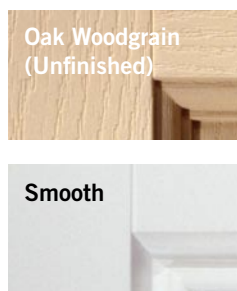

DOOR TEXTURE

3

PAINT COLOR

Pure White	Antique White	Hopsack	Chelsea Gray
Poinsettia	Rookwood Dark Red	Forestwood	Rookwood Shutter Green
Naval	Chateau Brown	Black Bean	Tricorn Black