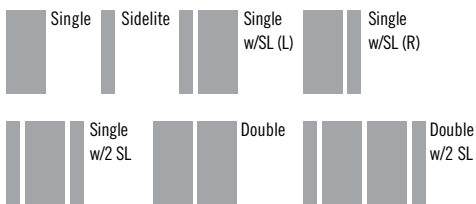

CONFIGURATION

2